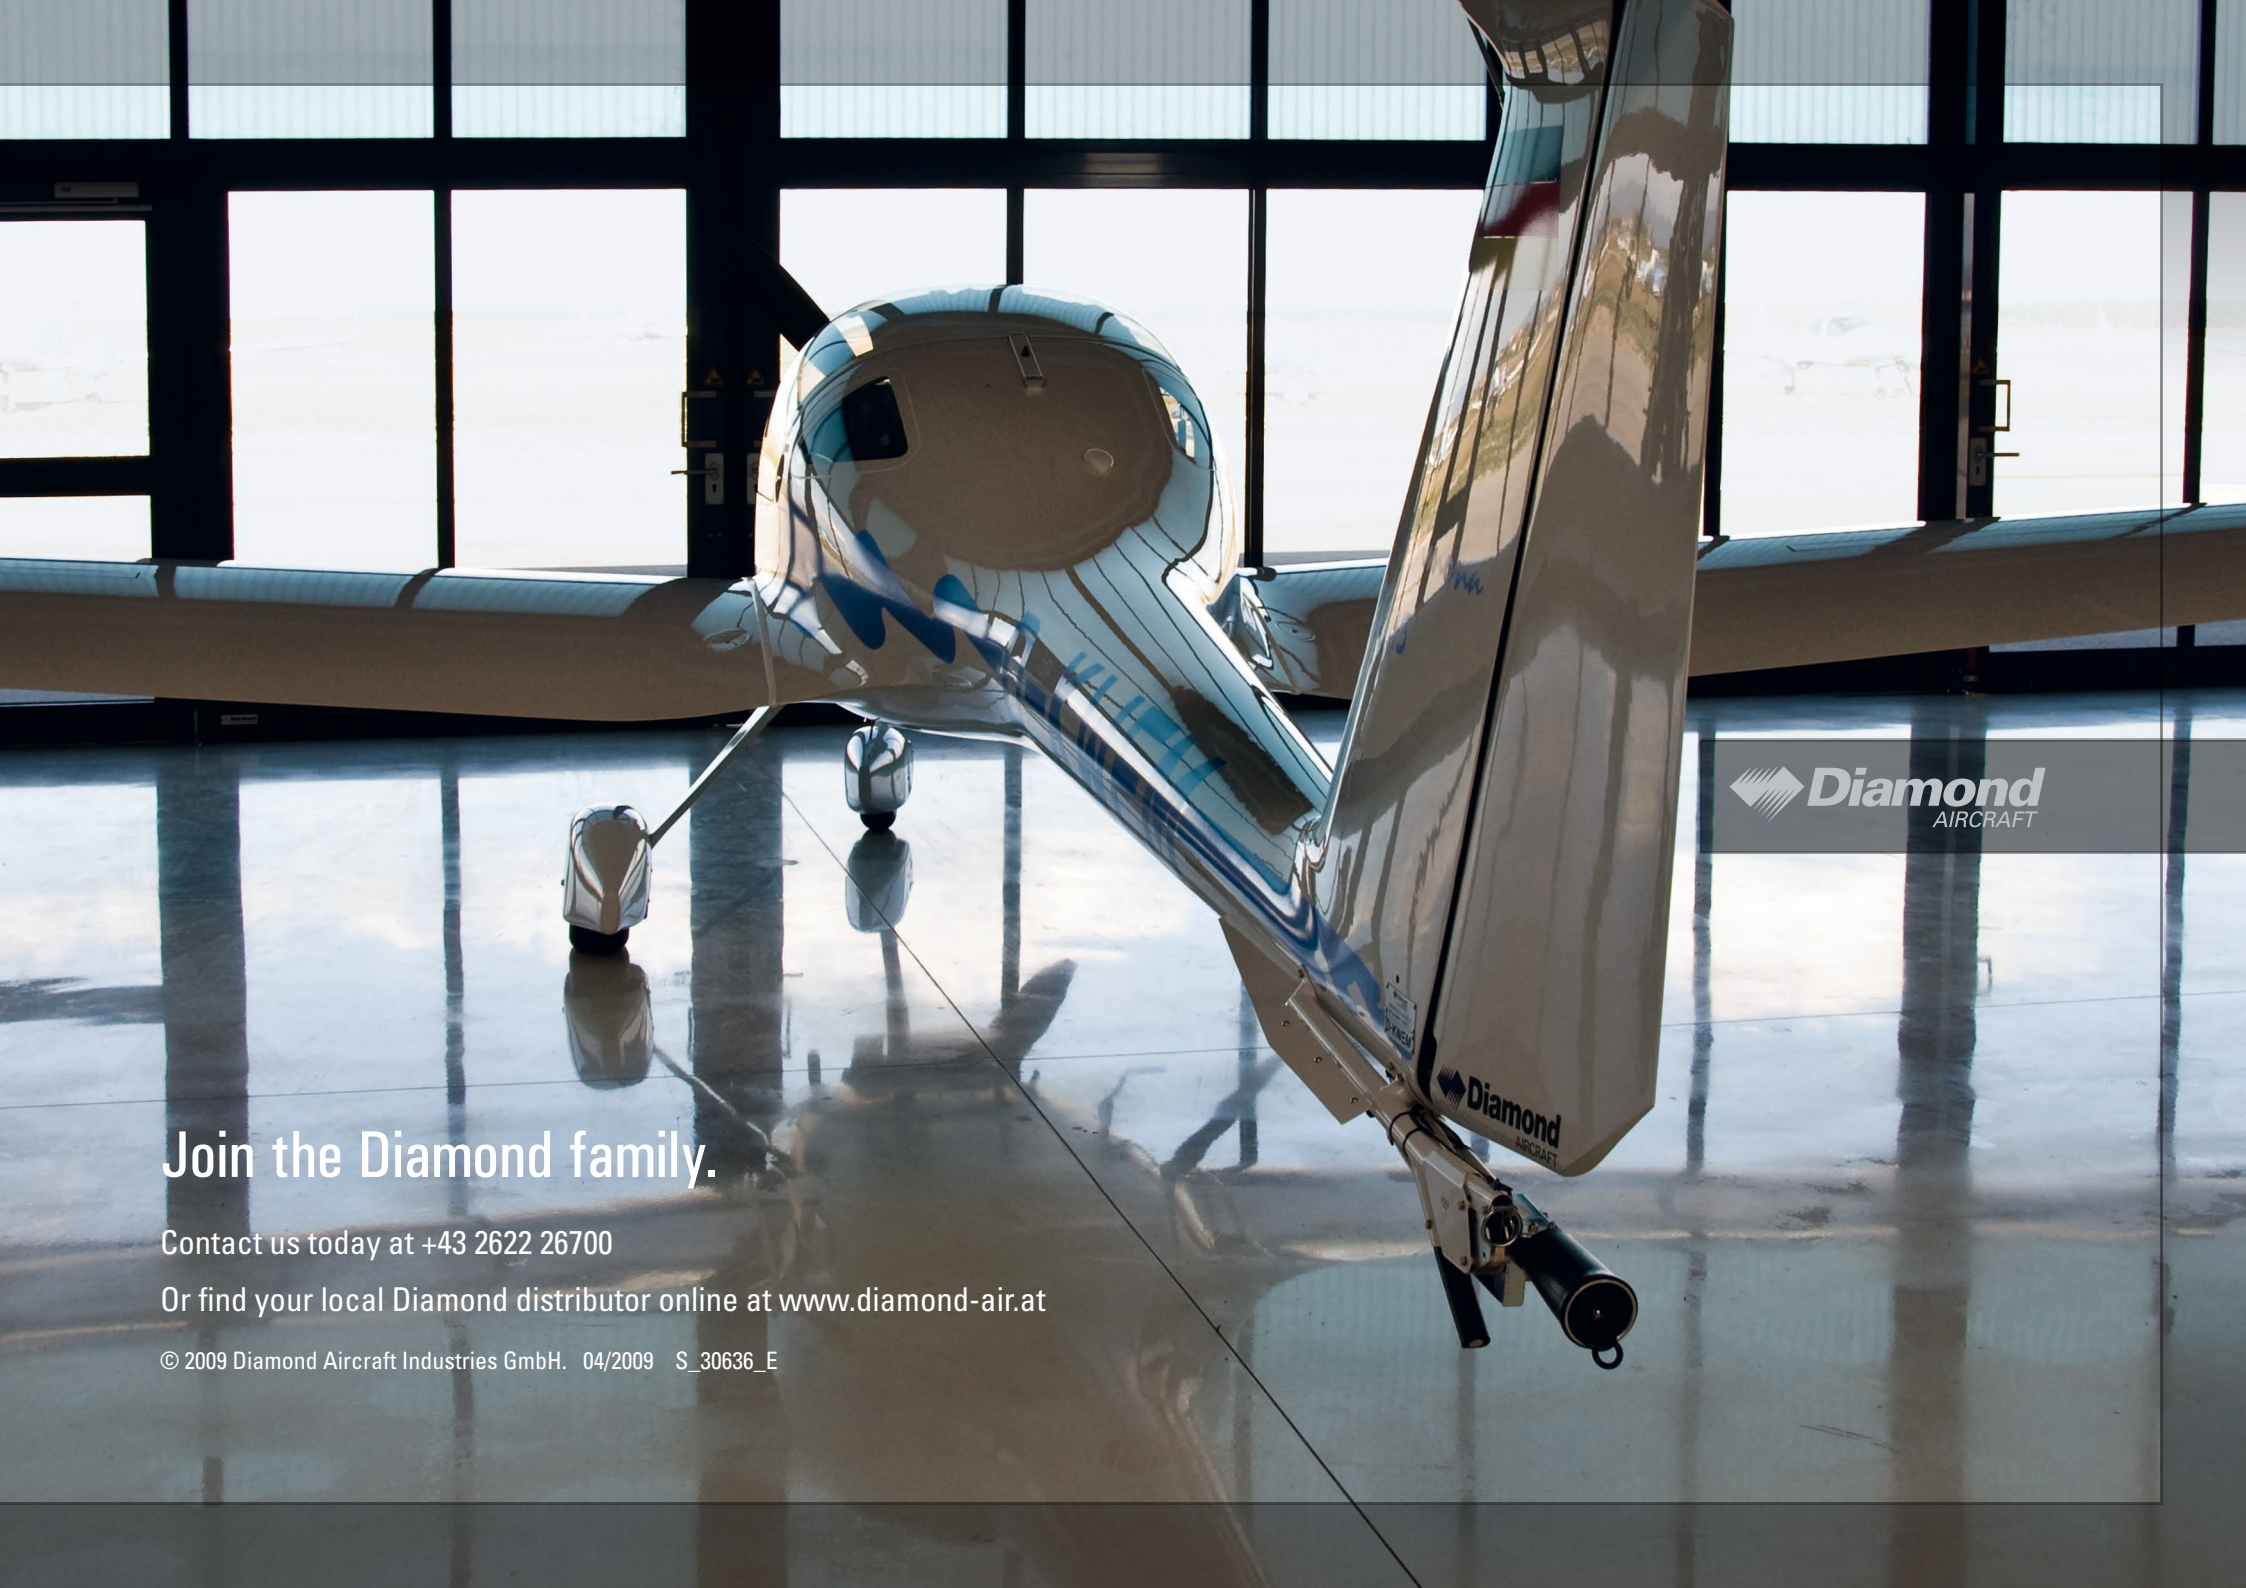

Dimension for the baggage compartment: Depth: 710mm, Width: 890mm, Height: 420mm

HK36 - Interior Design: Premium

The interior of the HK36 is held elegant and practical at the same time.

Dimension for the baggage compartment: Depth: 710mm, Width: 890mm, Height: 420mm